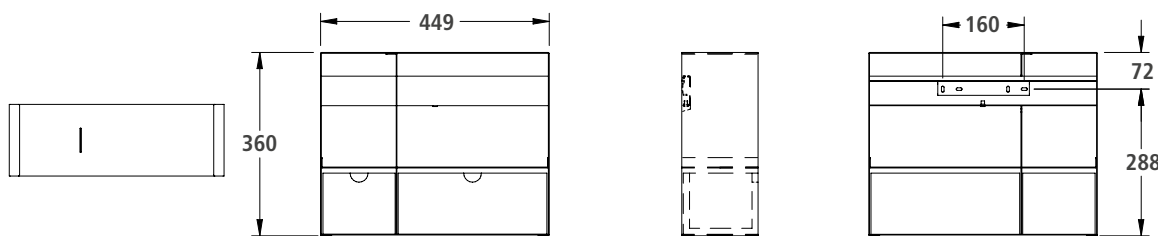

Other measures are available on demand.

ACCESSORI

ACCESSORIES

VANO A GIORNO RETTANGOLARE CON DUE CASSETTI *Rectangular open compartment with two drawers*

Finiture / Finishing	L 450 P 150 H 360 mm	Imballo / Pack
Desert	Cod 88R1Q	1 pz
Grey Stone	Cod 88R1U	1 pz
Silver Dark	Cod 88R1P	1 pz
Pack Volume	0,035 m ³	