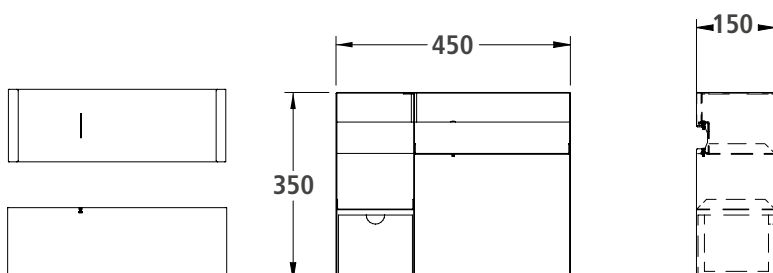

Sono disponibili soluzioni su richiesta per altre misure di interbase.

Other measures are available on demand.