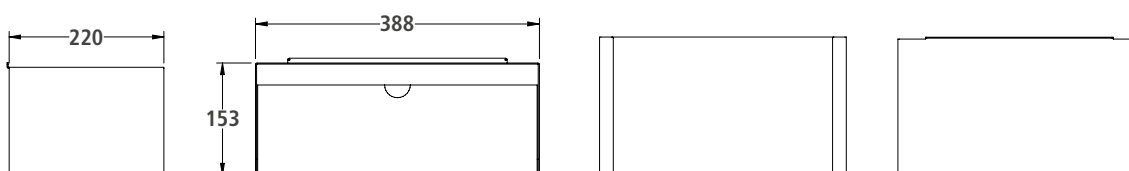

Sono disponibili soluzioni su richiesta per altre misure di interbase.

Other measures are available on demand.