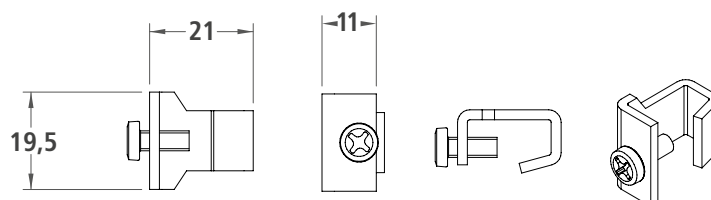

KIT FERMO/STABILIZZATORE - *Stabilizer Stop Kit*

46

Finiture / Finishing	L 486 P 107 H 277 mm	Imballo / Pack
Acciaio Zincato Galvanized Steel	Cod 87FER	1 pz
Pack Volume	-