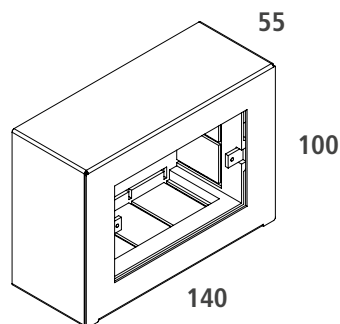

ACCESSORI

ACCESSORIES

PORTA PRESE - *Door sockets*

Finiture / Finishing	L 200 P 140 H 193 mm	Imballo / Pack
Desert	Cod 87PRQ	1 pz
Grey Stone	Cod 87PRU	1 pz
Silver Dark	Cod 87PRP	1 pz
Pack Volume	0,03 m³