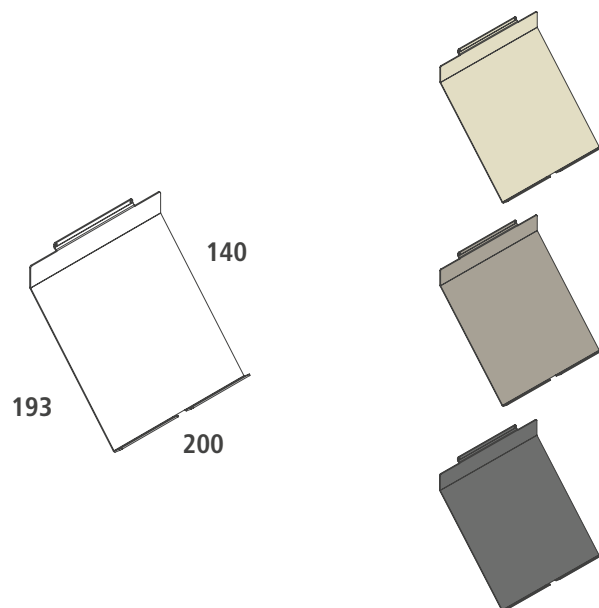

ACCESSORI

ACCESSORIES

PORTA TABLET - *Tablet Rack*

Finiture / Finishing	L 200 P 140 H 193 mm	Imballo / Pack
Desert	Cod 8100Q	1 pz
Grey Stone	Cod 8100U	1 pz
Silver Dark	Cod 8100P	1 pz
Pack Volume	0,002 m³	

PORTA RIVISTE - *Magazines Rack*

Finiture / Finishing	L 486 P 107 H 277 mm	Imballo / Pack
Desert	Cod 8150Q	1 pz
Grey Stone	Cod 8150U	1 pz
Silver Dark	Cod 8150P	1 pz
Pack Volume	0,006 m³