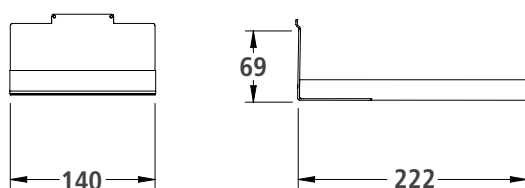

Sono disponibili soluzioni su richiesta per altre misure di interbase.

Other measures are available on demand.