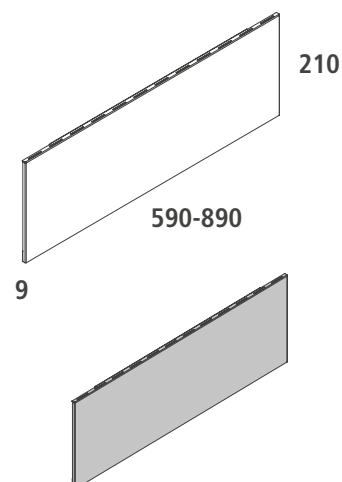

PARAFIAMMA - *Firewall*

Finiture / Finishing	L 590 P 9 H 210 mm	L 890 P 9 H 210 mm	Imballo / Pack
Inox Satinato	Cod 8160P	Cod 8190P	1 pz
Pack Volume	0,005 m³	0,005 m³