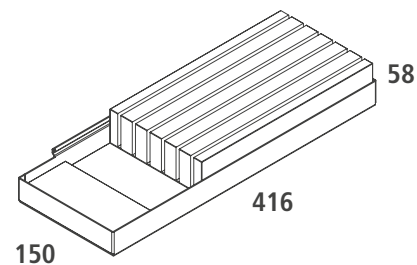

MENSOLA PORTACOLTELLI - *Knife Rack*

Finiture / Finishing	L 416 P 150 H 58 mm	Imballo / Pack
Desert	Cod 8120Q	1 pz
Grey Stone	Cod 8120U	1 pz
Silver Dark	Cod 8120P	1 pz
Pack Volume	0,004 m³