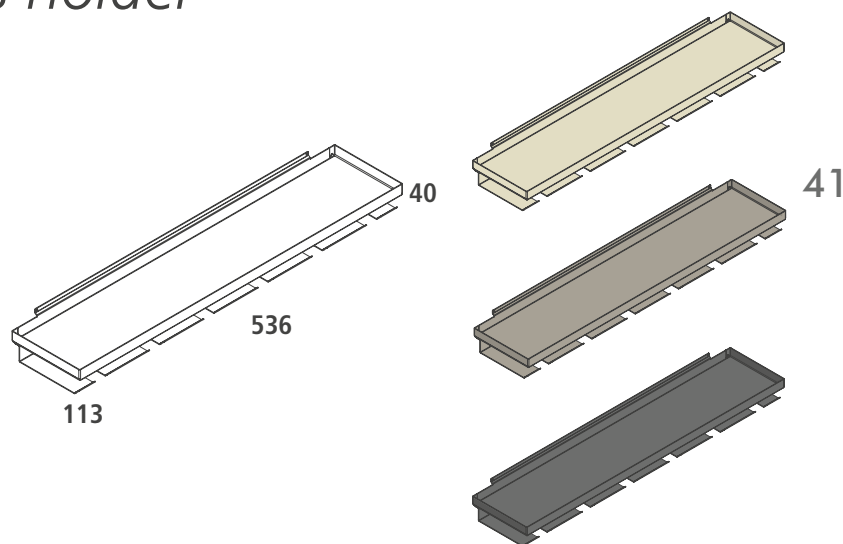

MENSOLA PORTA CALICI - *Glass holder*

Finiture / Finishing	L 536 P 113 H 40 mm	Imballo / Pack
Desert	Cod 8130Q	1 pz
Grey Stone	Cod 8130U	1 pz
Silver Dark	Cod 8130P	1 pz
Pack Volume	0,008 m³	

PORTA BOTTIGLIE - *Bottle Rack*

Finiture / Finishing	L 240 P 185 H 83 mm	Imballo / Pack
Desert	Cod 8180Q	1 pz
Grey Stone	Cod 8180U	1 pz
Silver Dark	Cod 8180P	1 pz
Pack Volume	0,005 m³