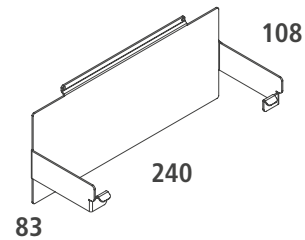

PORTA CARTA - *Paper Rack*

Finiture / Finishing	L 240 P 83 H 108 mm	Imballo / Pack
Desert	Cod 8300Q	1 pz
Grey Stone	Cod 8300U	1 pz
Silver Dark	Cod 8300P	1 pz
Pack Volume	0,004 m³