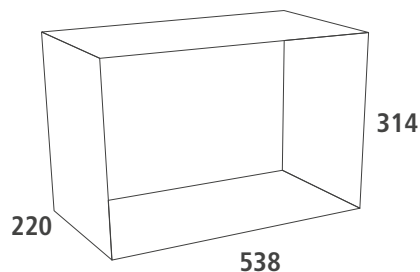

VANO A GIORNO - *Open Compartment*

Finiture / Finishing	L 538 P 220 H 314 mm	Imballo / Pack
Desert	Cod 8202Q	1 pz
Grey Stone	Cod 8202U	1 pz
Silver Dark	Cod 8202P	1 pz
Pack Volume	0,002 m³