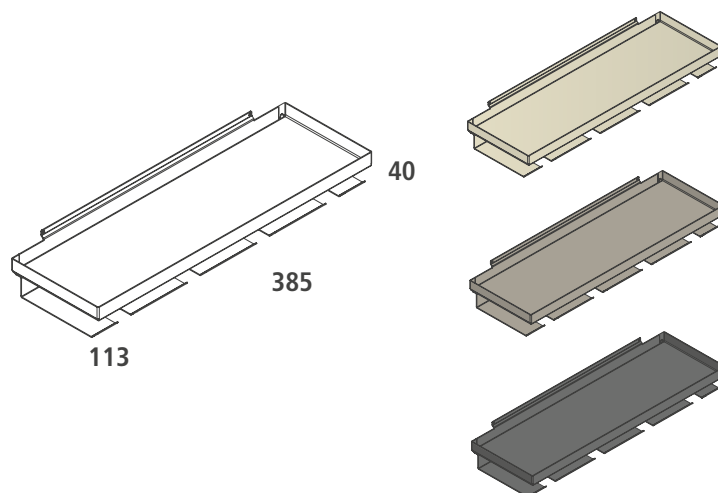

Other measures are available on demand.

ACCESSORI

ACCESSORIES

MENSOLA PORTA CALICI - *Glass holder*

Finiture / Finishing	L 385 P 113 H 40 mm	Imballo / Pack
Desert	Cod 8140Q	1 pz
Grey Stone	Cod 8140U	1 pz
Silver Dark	Cod 8140P	1 pz
Pack Volume	0,008 m³	