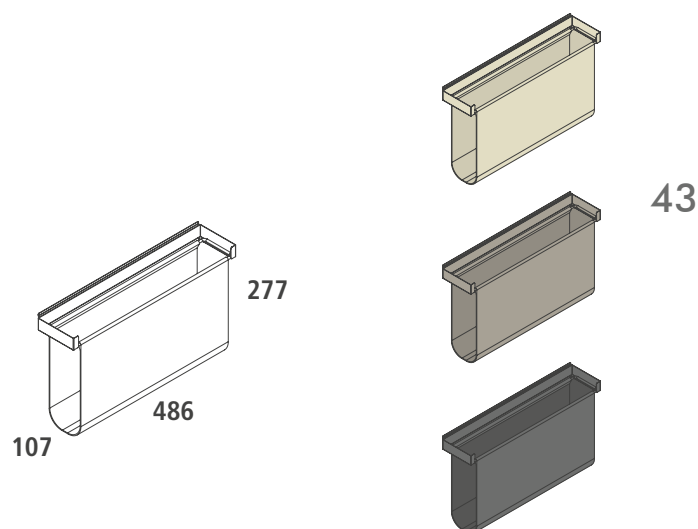

ACCESSORI

ACCESSORIES

PORTA TABLET - *Tablet Rack*

Finiture / Finishing	L 200 P 140 H 193 mm	Imballo / Pack
Desert	Cod 8100Q	1 pz
Grey Stone	Cod 8100U	1 pz
Silver Dark	Cod 8100P	1 pz
Pack Volume	0,002 m³	

PORTA RIVISTE - *Magazines Rack*

Finiture / Finishing	L 486 P 107 H 277 mm	Imballo / Pack
Desert	Cod 8150Q	1 pz
Grey Stone	Cod 8150U	1 pz
Silver Dark	Cod 8150P	1 pz
Pack Volume	0,006 m³	

PARAFIAMMA - *Firewall*

Finiture / Finishing	L 590 P 9 H 210 mm	L 890 P 9 H 210 mm	Imballo / Pack
Inox Satinato	Cod 8160P	Cod 8190P	1 pz
Pack Volume	0,005 m³	0,005 m³	

Sono disponibili soluzioni su richiesta per altre misure di interbase.

Other measures are available on demand.