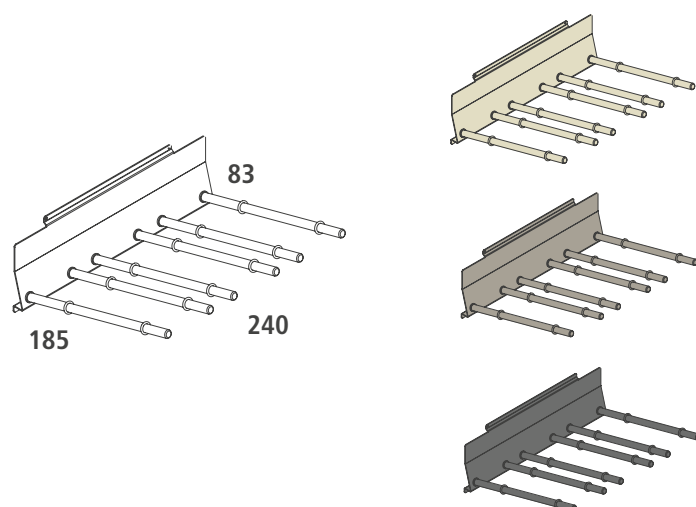

Sono disponibili soluzioni su richiesta per altre misure di interbase.

Other measures are available on demand.